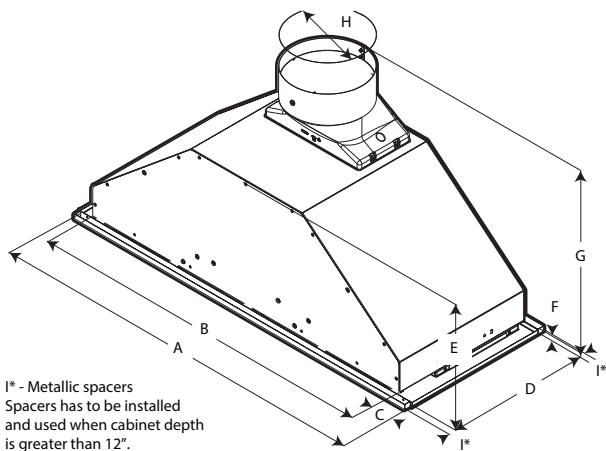

ARGO | Insert Range Hood

Discreet mounting inside cabinetry.

SKU: AAR428SSB | CATEGORY: Insert

Argo fits perfectly inside standard 12" deep cabinetry. It is ideal for kitchens where space is limited, or where the range hood needs to be out-of-sight. Argo comes equipped with a powerful 400 CFM blower that can handle most cooking needs. Convenient push-button controls operate the 3-speed blower and LED lighting, while dishwasher safe anodized aluminum mesh filters offer easy maintenance.

2 LED lamps with 1 light intensity that safely illuminates the cooking area.

Electronic Push buttons with white backlight

Dishwasher-safe, Anodized Aluminum Mesh filters.

FEATURES

Size (in)	28-1/4"
Dimensions	28-1/4"W x 10-3/4"D x 9-1/2"H
Finish	Stainless Steel
Controls	Electronic Push buttons with white backlight
Illumination	2 LED lamps (700 mA & 2.1 W, 3000 Kelvin and 235 Lumens / Lamp) 1 Light Intensity,
Blower Performance**	400 CFM, 3-Speed Internal Blower Min 0.7 - Max 6.6 sones (Noise)
Filter Type	2, Dishwasher-Safe, Anodized Aluminum Mesh Filters
Duct Transition	6" (Round, Top)
Electrical	120V - 60 Hz 265 Watt at 2.2 Amps
Accessories	KIT02770 Recirculating Kit - Contains 2 round carbon filters & cabinet grate KIT02773 Hood Liner, 29" x 17 1/2" - 20 1/2" D x 4" H KIT02774 Hood Liner, 35" X 17 1/2" - 20 1/2" D x 4" H KIT0175561 Electronic CFM Reduction Bypass Kit (Achieves less than 300 CFM)

AAR428SSA	
A	28 1/4" (71.8 cm)
B	26" (66 cm)
C	1 1/8" (2.9 cm)
D	10 3/4" (27.3 cm)
E	9 1/2" (24.2 cm)
F	5/16" (.85 cm)
G	14 9/16" (37 cm)
H	6" (15.2 cm)
I	1/2" (1.27 cm)

DESIGNED IN ITALY, MADE IN NORTH AMERICA