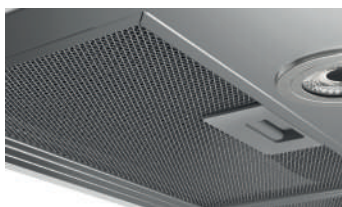

ARGO | Insert Range Hood

Discreet mounting inside cabinetry.

SKU: AAR428SSB | CATEGORY: Insert

Argo fits perfectly inside standard 12" deep cabinetry. It is ideal for kitchens where space is limited, or where the range hood needs to be out-of-sight. Argo comes equipped with a powerful 400 CFM blower that can handle most cooking needs. Convenient push-button controls operate the 3-speed blower and LED lighting, while dishwasher safe anodized aluminum mesh filters offer easy maintenance.

2 LED lamps with 1 light intensity that safely illuminates the cooking area.

Electronic Push buttons with white backlight

Dishwasher-safe, Anodized Aluminum Mesh filters.

FEATURES

Size (in)	28-1/4"
Dimensions	28-1/4"W x 10-3/4"D x 9-1/2"H
Finish	Stainless Steel
Controls	Electronic Push buttons with white backlight
Illumination	2 LED lamps (700 mA & 2.1 W, 3000 Kelvin and 235 Lumens / Lamp) 1 Light Intensity,
Blower Performance**	400 CFM, 3-Speed Internal Blower Min 0.7 - Max 6.6 sones (Noise)
Filter Type	2, Dishwasher-Safe, Anodized Aluminum Mesh Filters
Duct Transition	6" (Round, Top)
Electrical	120V - 60 Hz 265 Watt at 2.2 Amps
Accessories	KIT02770 Recirculating Kit - Contains 2 round carbon filters & cabinet grate KIT02773 Hood Liner, 29" x 17 1/2" - 20 1/2" D x 4" H KIT02774 Hood Liner, 35" X 17 1/2" - 20 1/2" D x 4" H KIT0175561 Electronic CFM Reduction Bypass Kit (Achieves less than 300 CFM)